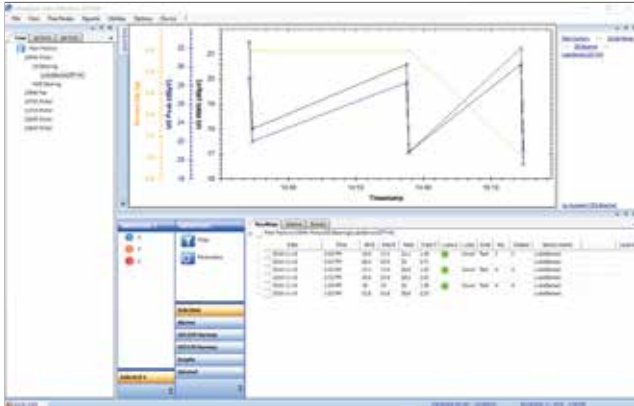

LUBExpert

A complete ultrasound solution to manage your acoustic lubrication program

Program Management with Ultranalysis Suite

- Create hundreds of databases and surveys
- Track grease types and grease consumption
- Precise diagnosis with SDT's 4 Condition Indicators
- Sort assets as GOOD, BAD or SUSPECT

Specify Grease Type and Quantity per Asset

Mobilux 2
Quantity : 15 g
5 Full shot
suspect or bad
restricted to 2 shots

Record Asset Temperature

TEMP2 14:28
77.1°F
E0.97

Measure

LubeSense1 15:52
UTR
16.7 A=70
dBuV
±26.5

Record

20.8 dBuV RMS
21.1 dBuV Max RMS
33.3 dBuV pk
4.2 CrestFactor

Grease

Add a shot of grease
Press Enter when completed
Or F3 to finish
0 shots
24.5

Analyze

12.1 dBuV before stabilization
Wait ... 4
14.9 dBuV RMS
15.4 dBuV Max RMS